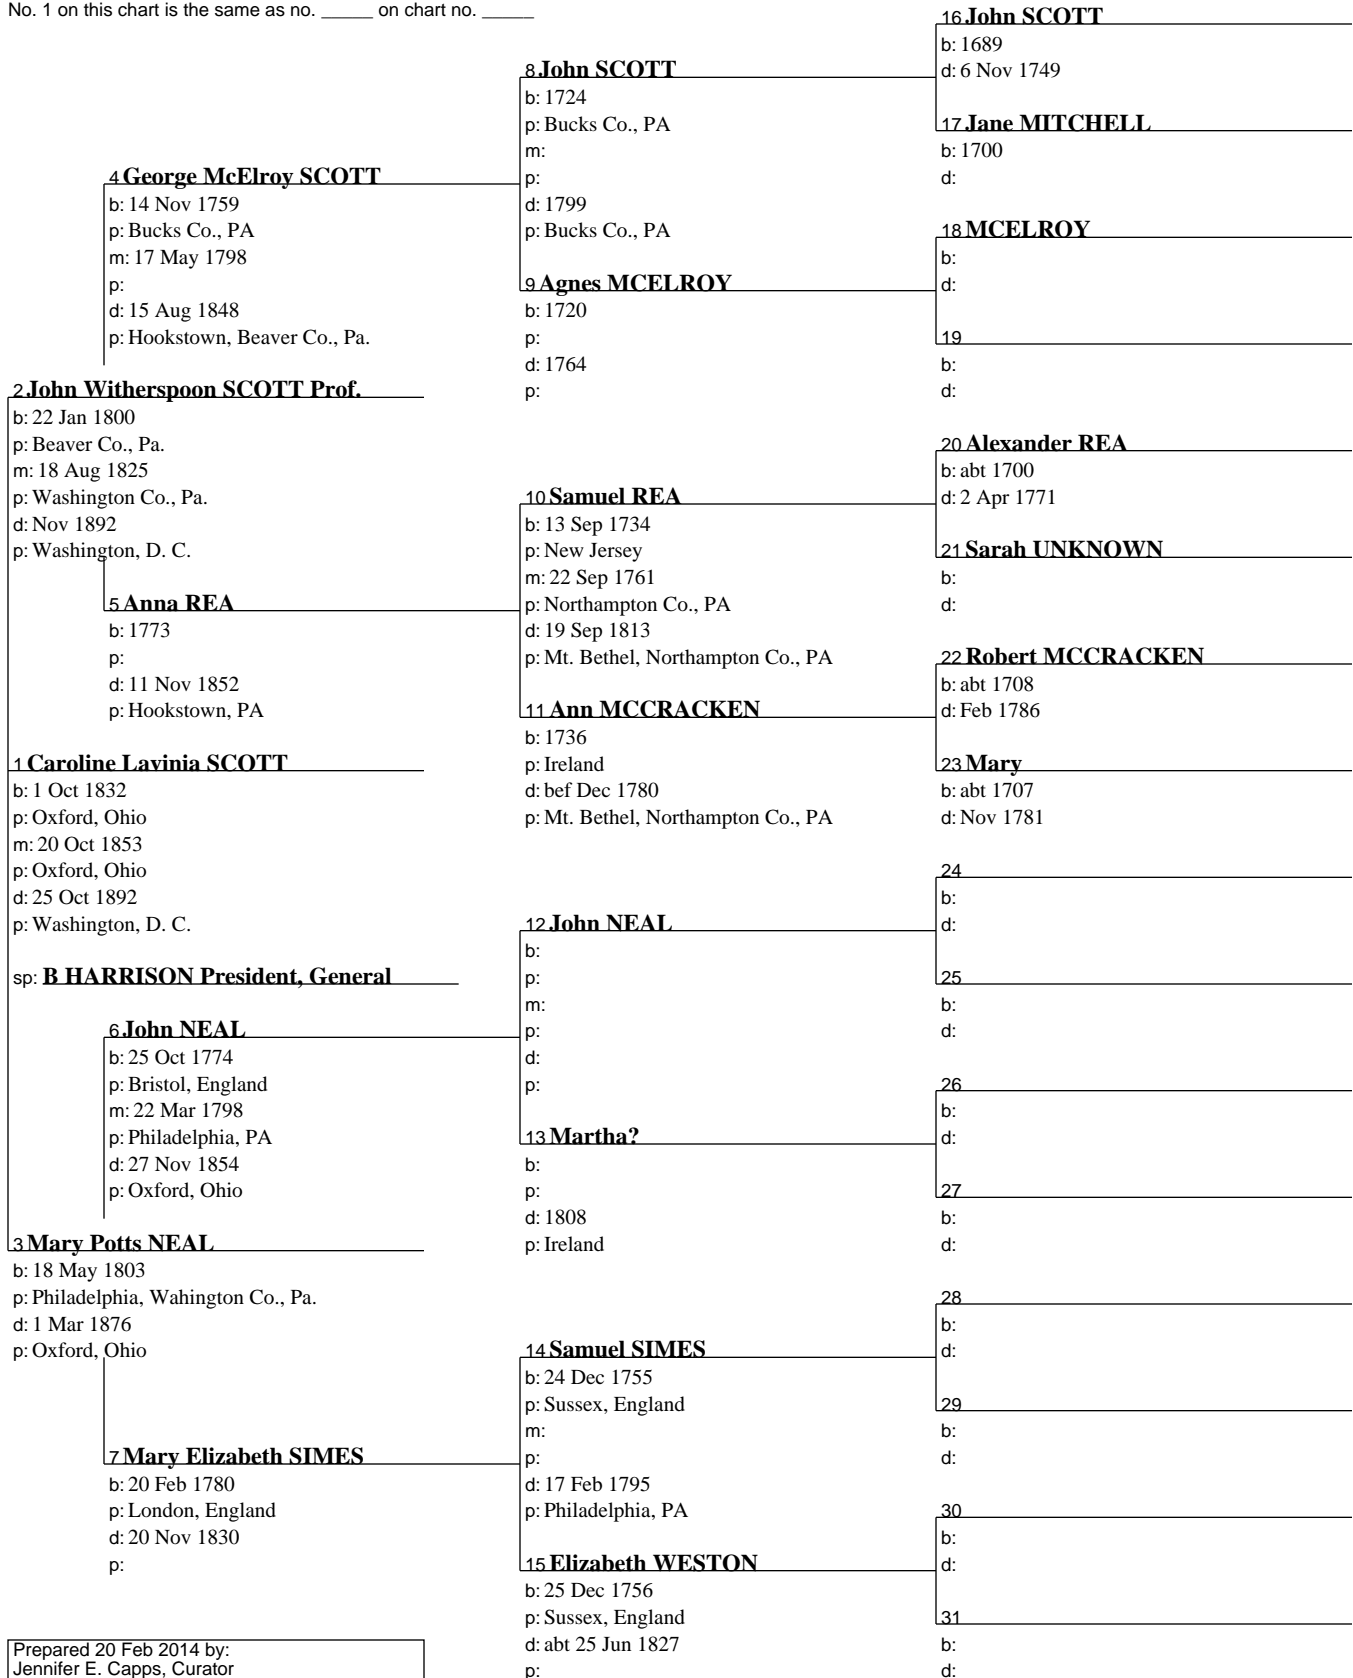

Pedigree Chart

20 Feb 2014

Chart no. _____
 No. 1 on this chart is the same as no. _____ on chart no. _____

Prepared 20 Feb 2014 by:
 Jennifer E. Capps, Curator
 Benjamin Harrison Presidential Site
 1230 North Delaware Street
 Indianapolis, IN 46202